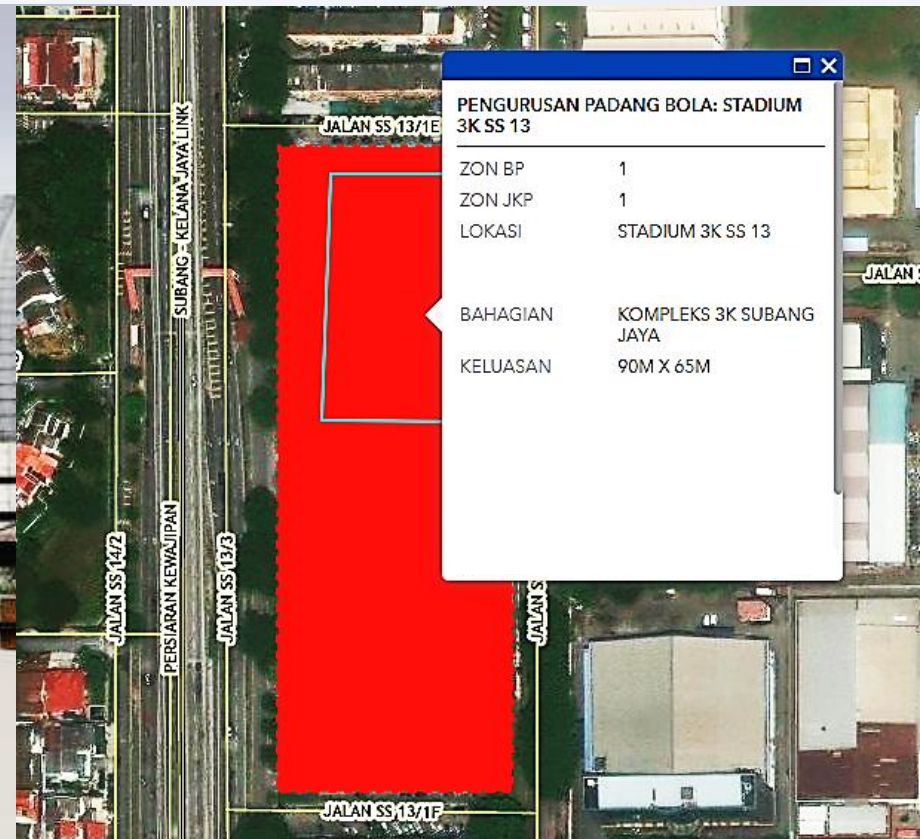

# STADIUM MBSJ

STADIUM 3K, SS13, SUBANG JAYA

PENGURUSAN PADANG BOLA: STADIUM 3K SS 13	
ZON BP	1
ZON JKP	1
LOKASI	STADIUM 3K SS 13
BAHAGIAN	KOMPLEKS 3K SUBANG JAYA
KELUASAN	90M X 65M

# STADIUM MBSJ