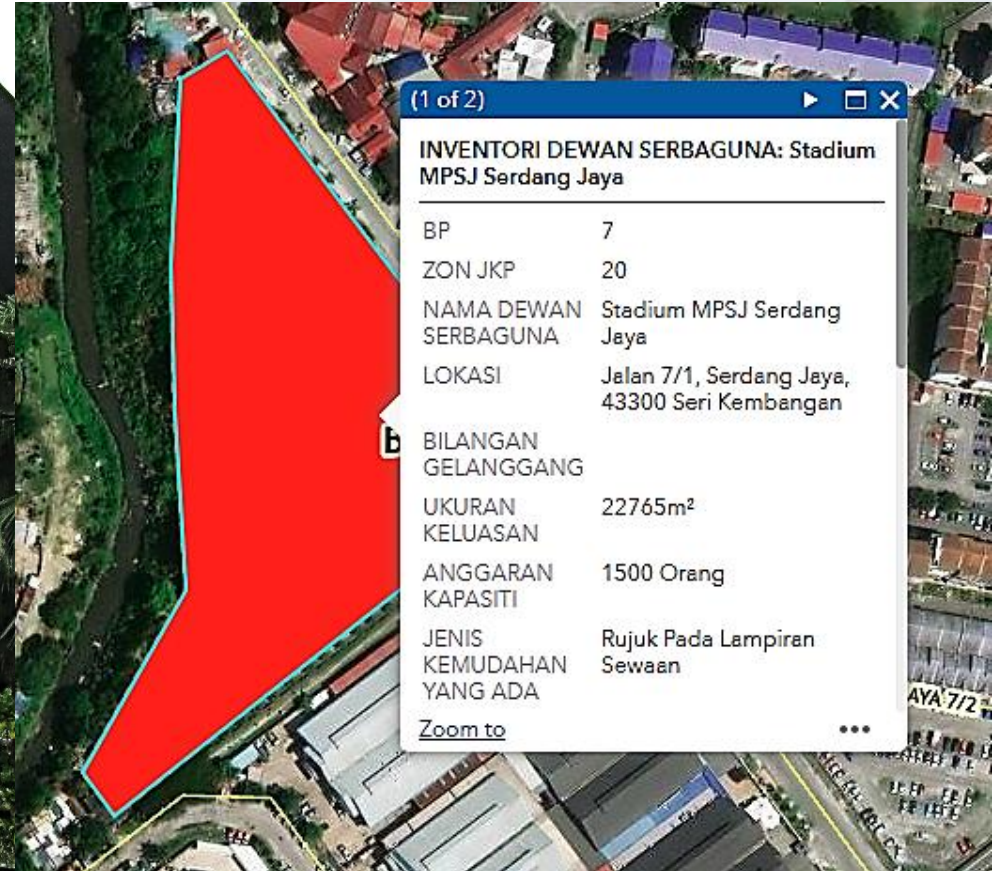

STADIUM MBSJ

STADIUM MBSJ, SERDANG JAYA

(1 of 2)

INVENTORI DEWAN SERBAGUNA: Stadium MPSJ Serdang Jaya

BP	7
ZON JKP	20
NAMA DEWAN SERBAGUNA	Stadium MPSJ Serdang Jaya
LOKASI	Jalan 7/1, Serdang Jaya, 43300 Seri Kembangan
BILANGAN GELANGGANG	
UKURAN KELUASAN	22765m²
ANGGARAN KAPASITI	1500 Orang
JENIS KEMUDAHAN YANG ADA	Rujuk Pada Lampiran Sewaan
Zoom to	...